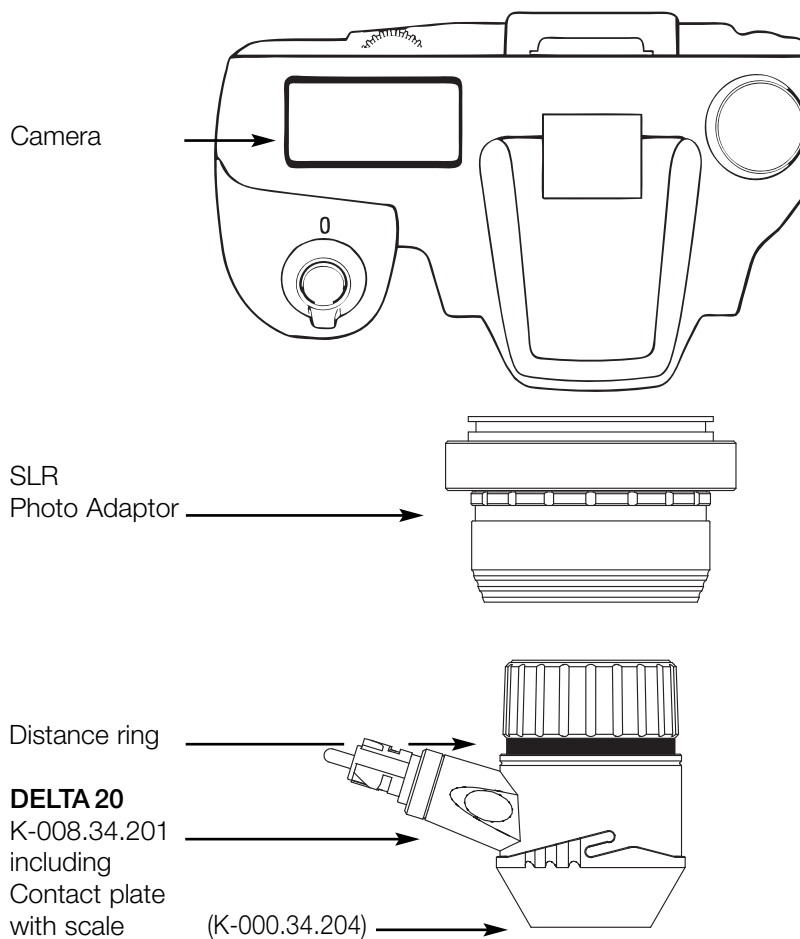

Recommended Cameras for the “DELTA 20”
using HEINE SLR Photo Adaptor

Manufacturer	Type	HEINE SLR Photo Adaptor
Canon	EOS 350 D*	K-000.34.185
	EOS 400 D*	
	EOS 450 D	
	EOS 1000 D	
Nikon	D 40*/ D 80*	K-000.34.186
	D 40X	
	D 60	
	D 90	
	D 200	
	D 700	
Olympus	E-510	K-000.34.187
	E-520	

* no longer available

Camera setup for SLR-Adaptor

Nikon

- ISO: 400
- Program: M
- Exposure: 1/40s
- White balance: manual

Canon

- ISO: 400
- Program: Tv
- Exposure: 1/40s
- White balance: manual

Olympus

- ISO: 400
- Program: S
- Exposure: 1/40s
- White balance: manual